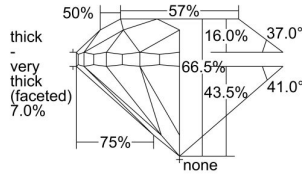

GIA®

FACSIMILE

GIA REPORT 6401167951

Verify this report at GIA.edu

GIA NATURAL DIAMOND DOSSIER®

August 30, 2021
GIA Report Number **6401167951**
Shape and Cutting Style ..... **Round Brilliant**
Measurements ..... **5.86 - 5.96 x 3.93 mm**

GRADING RESULTS

Carat Weight ..... **0.90 carat**
Color Grade ..... **H**
Clarity Grade **VS1**
Cut Grade ..... **Good**

ADDITIONAL GRADING INFORMATION

Polish ..... **Excellent**
Symmetry ..... **Good**
Fluorescence ..... **None**
Clarity Characteristics..... **Indented Natural, Cloud, Pinpoint**
Inscription(s): **GIA 6401167951**

PROPORTIONS

Profile to actual proportions